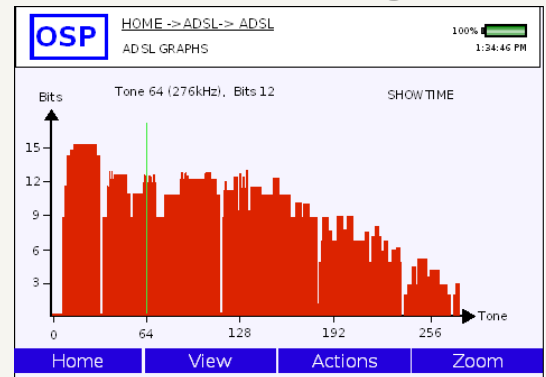

Bits/bin histogram